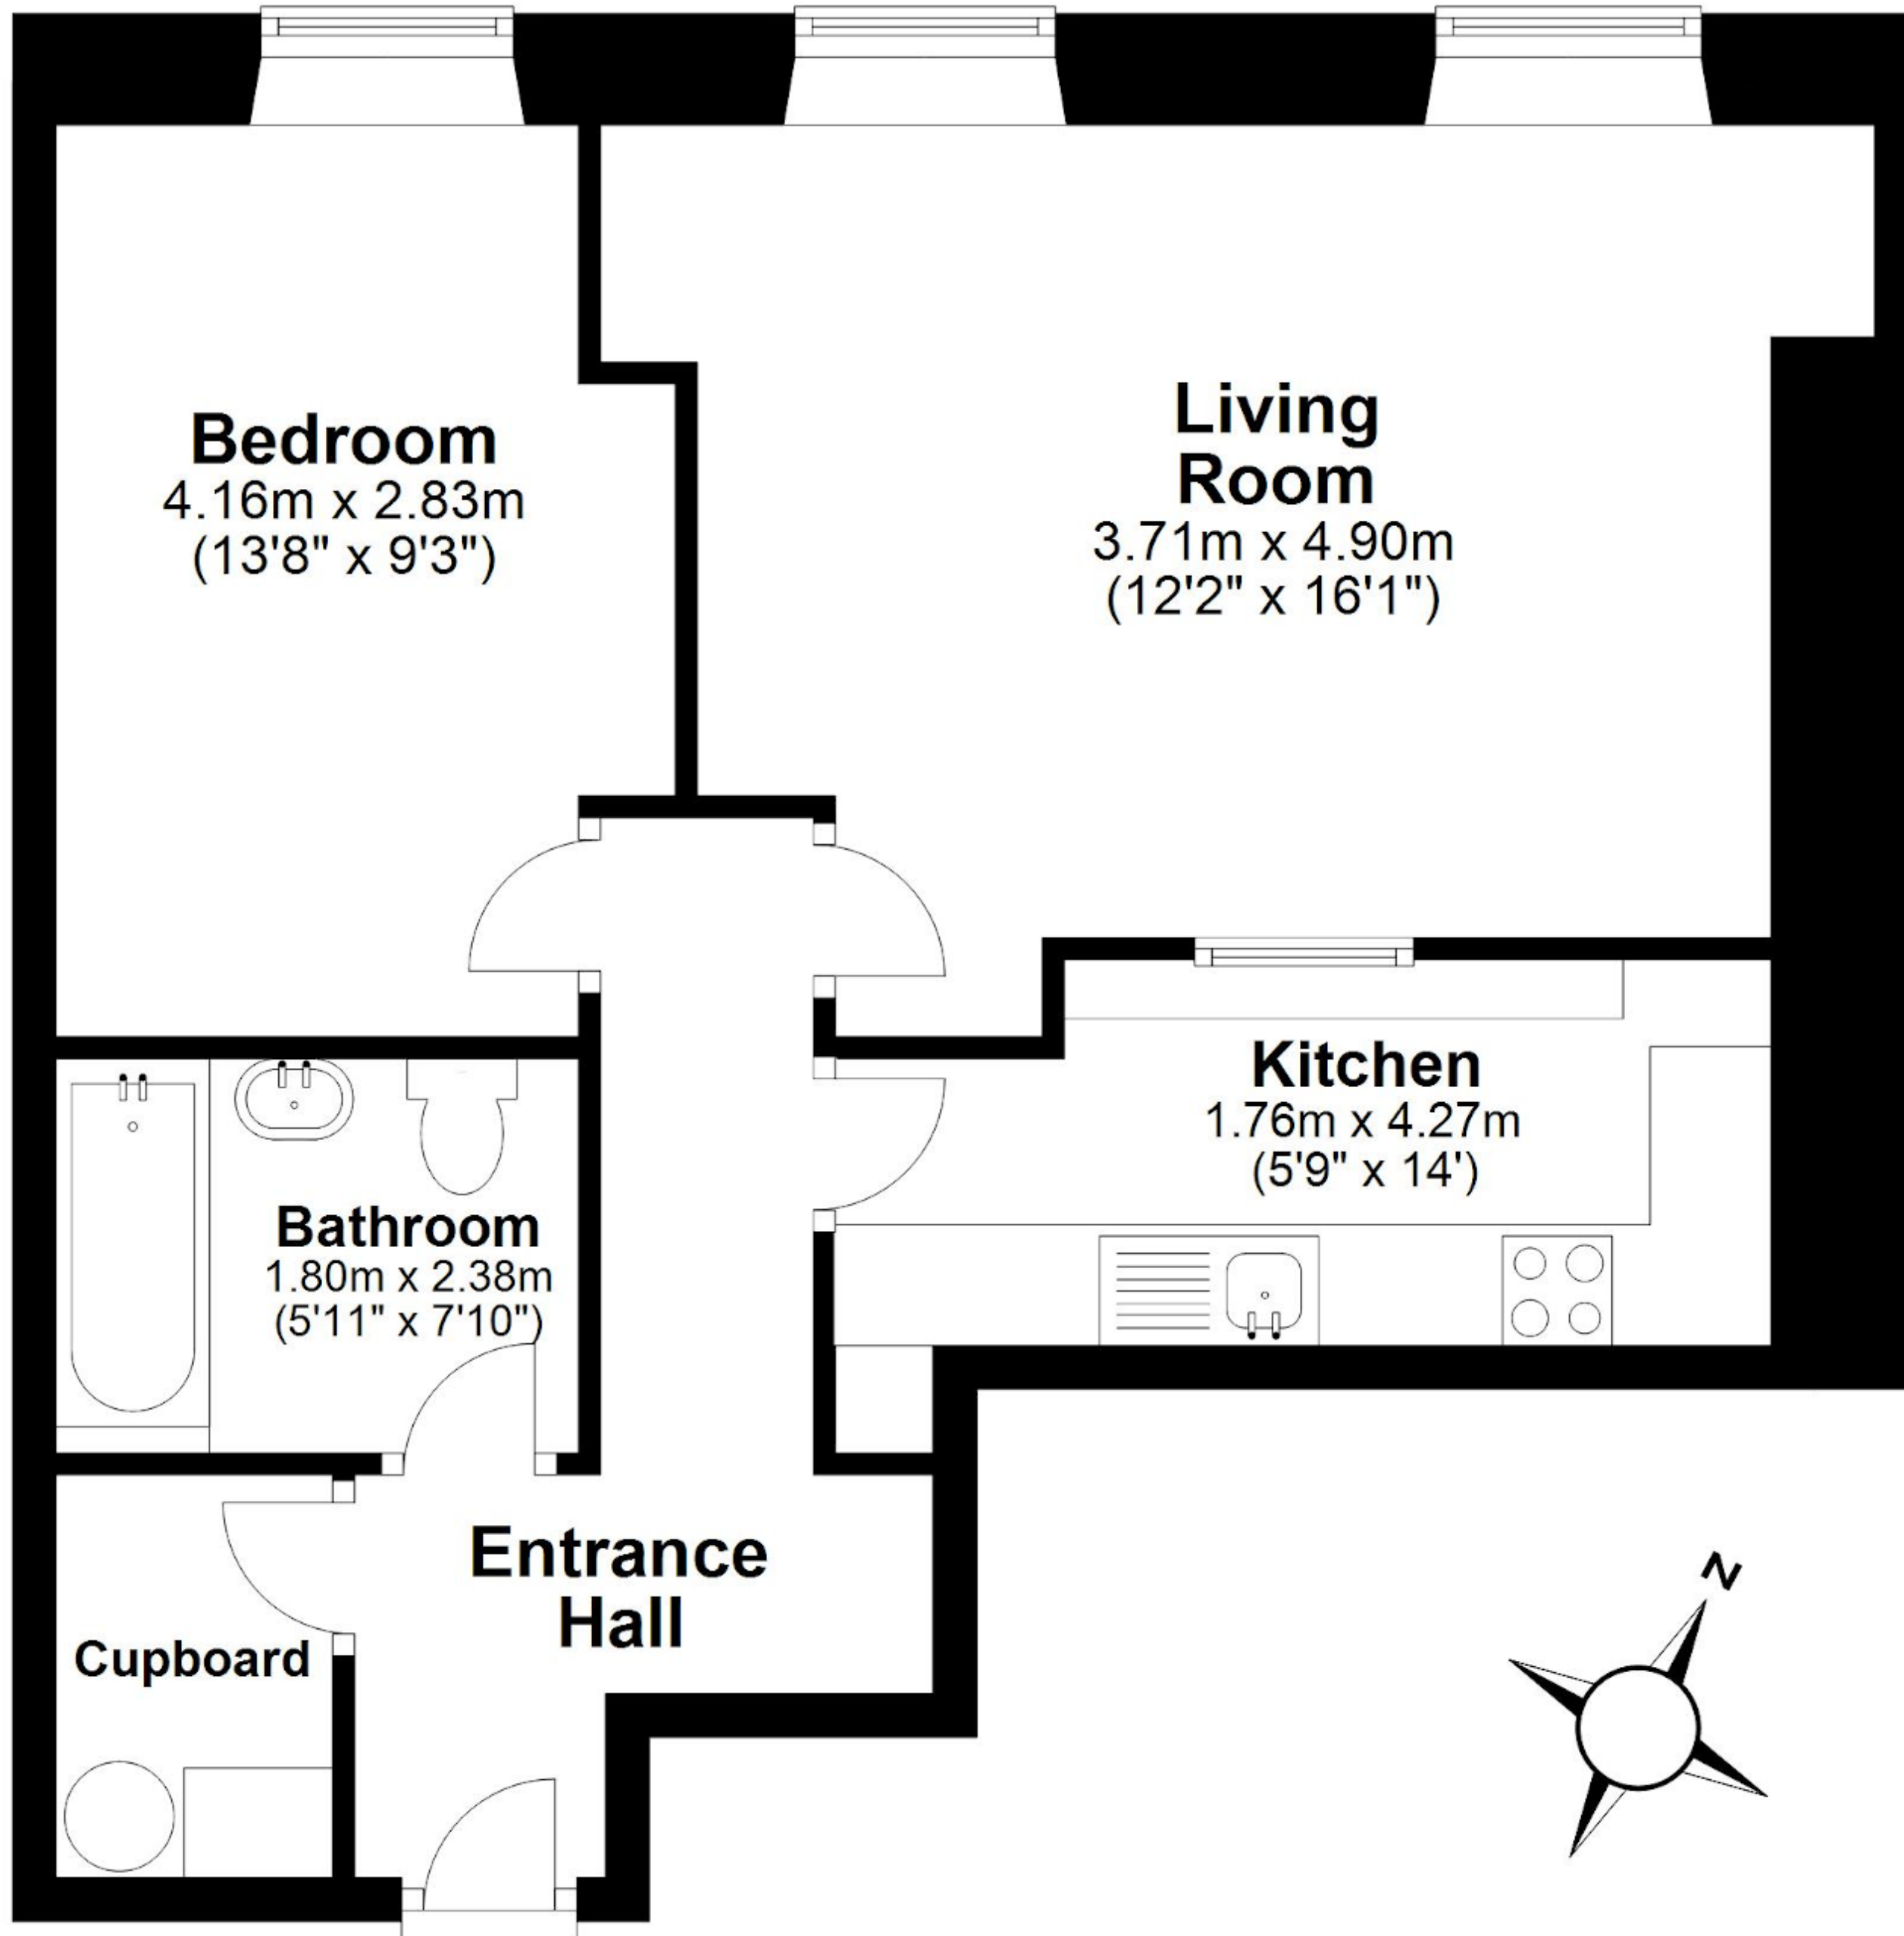

Second Floor

Approx. 53.7 sq. metres (578.4 sq. feet)

Total area: approx. 53.7 sq. metres (578.4 sq. feet)

Whilst every attempt has been made to ensure the accuracy of the floor plans contained here, measurements of doors, windows and rooms are approximate and no responsibility is taken by Reside Bath Limited for any error, omission or mis-statement. These plans are for representation purposes only as defined by RICS Code of Measuring Practice and should be used as such by any prospective Tenant. © Copyright Reside Bath Limited 2021. Any copying, reproduction or unauthorised use of this floor plan is strictly prohibited.

Plan produced using PlanUp.

Second Floor Flat, Green Park, Bath, BA1