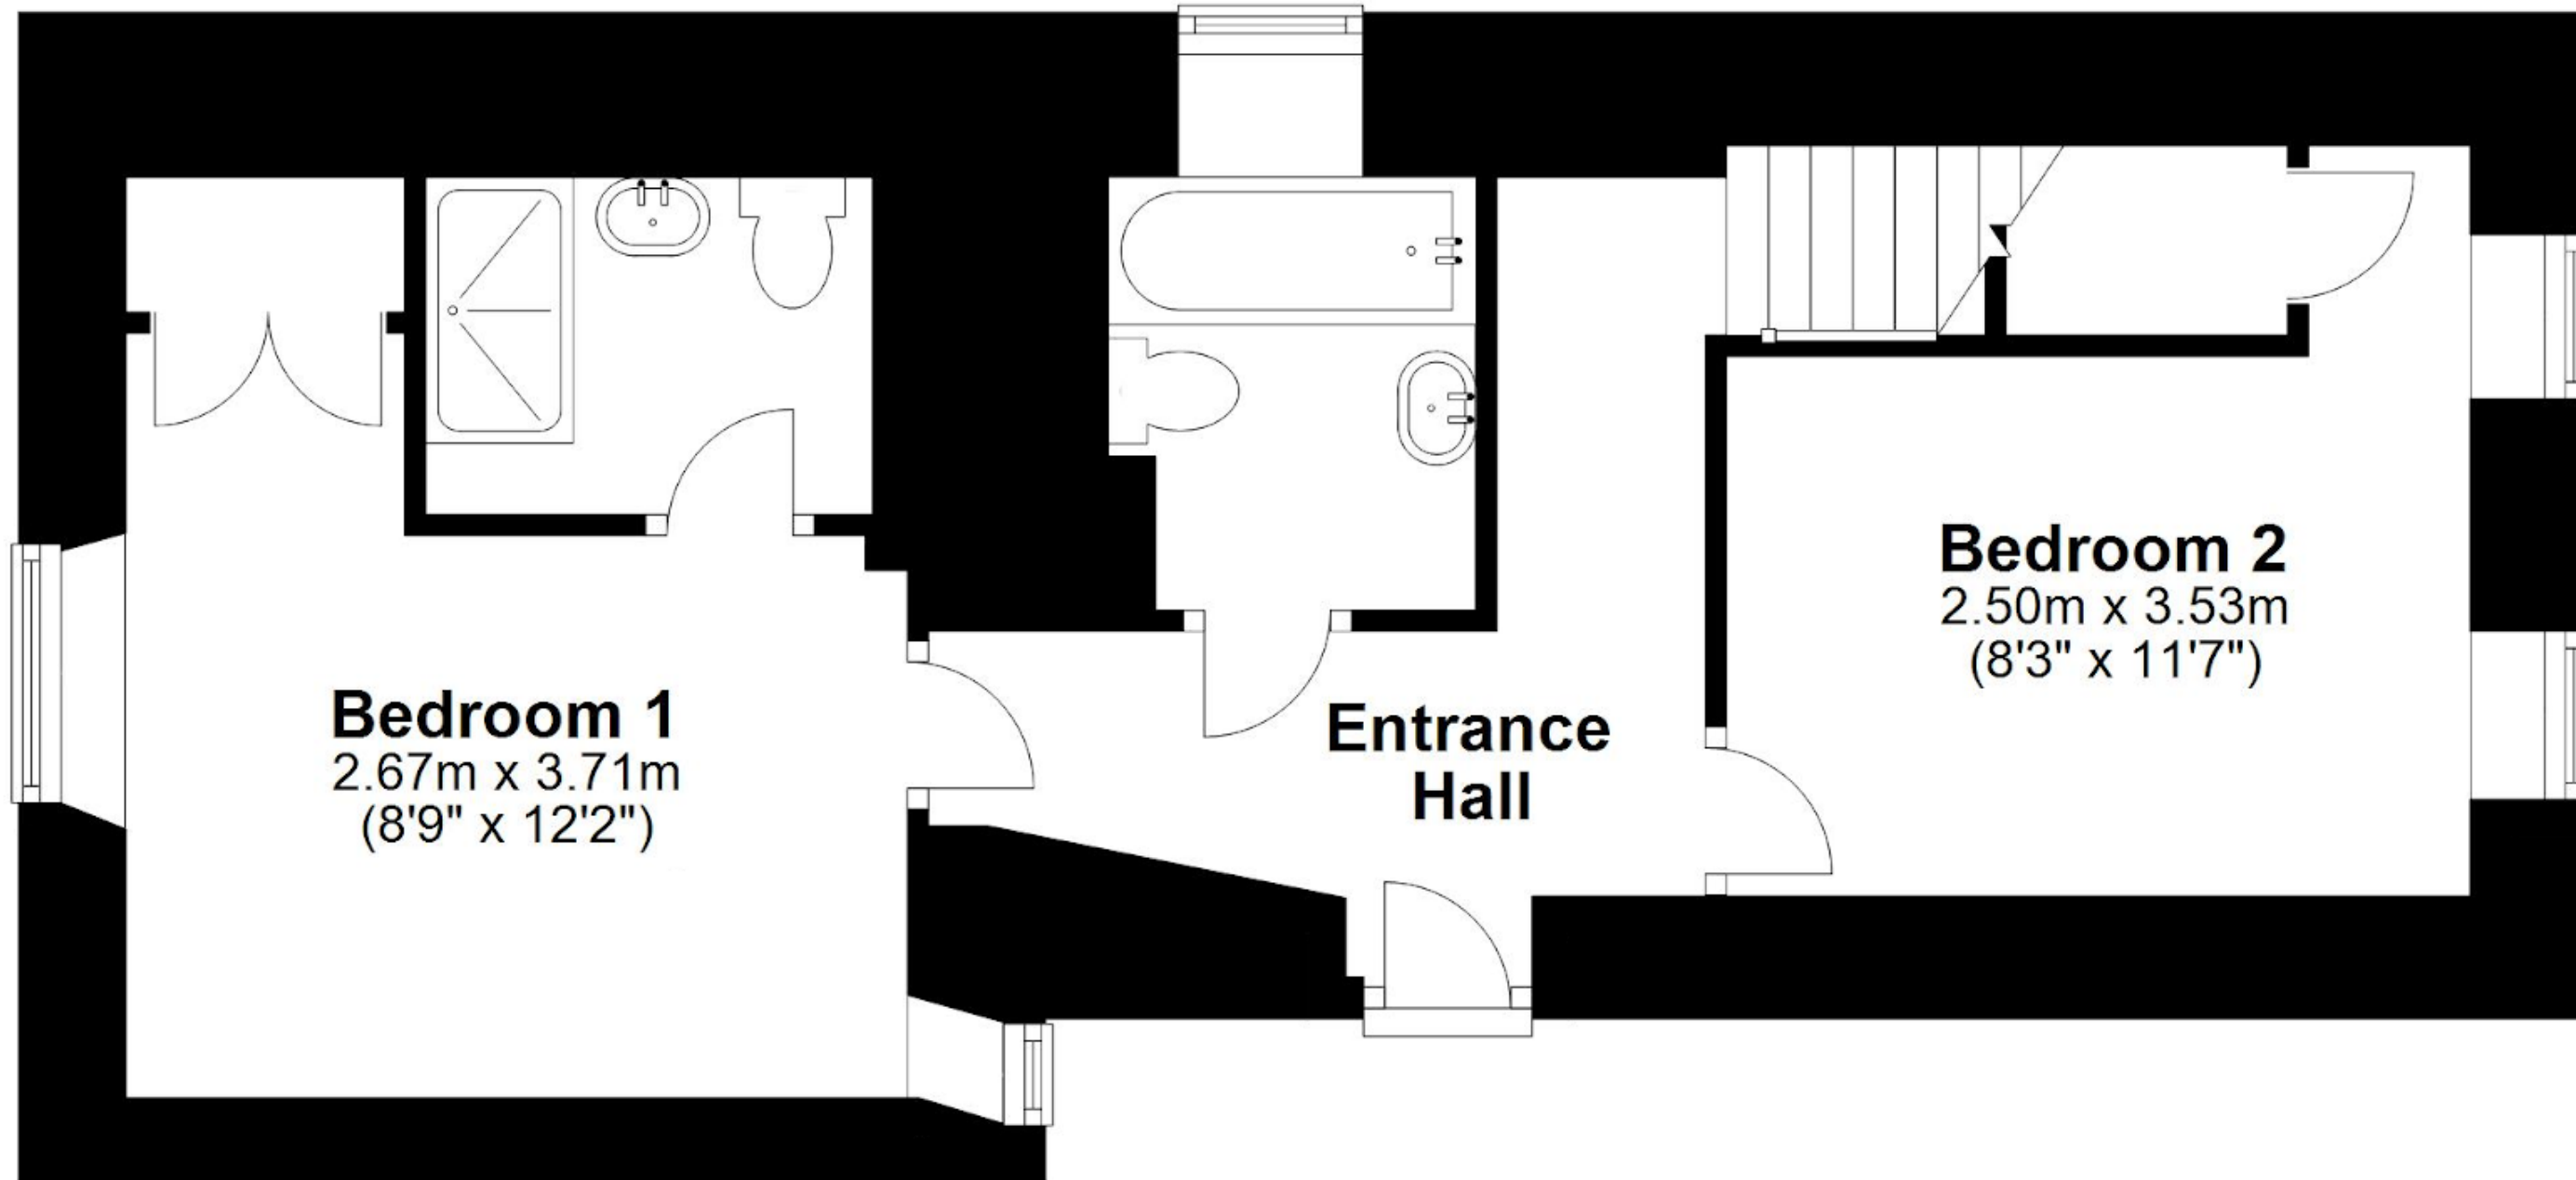

## Ground Floor

Approx. 41.3 sq. metres (444.1 sq. feet)

## First Floor

Approx. 23.4 sq. metres (252.3 sq. feet)

Total area: approx. 64.7 sq. metres (696.4 sq. feet)

Whilst every attempt has been made to ensure the accuracy of the floor plans contained here, measurements of doors, windows and rooms are approximate and no responsibility is taken by Reside Bath Limited for any error, omission or mis-statement. These plans are for representation purposes only as defined by RICS Code of Measuring Practice and should be used as such by any prospective Tenant. © Copyright Reside Bath Limited 2022. Any copying, reproduction or unauthorised use of this floor plan is strictly prohibited.

Plan produced using PlanUp.

**The Moorlands, Englishcombe Lane, Bath, BA2**