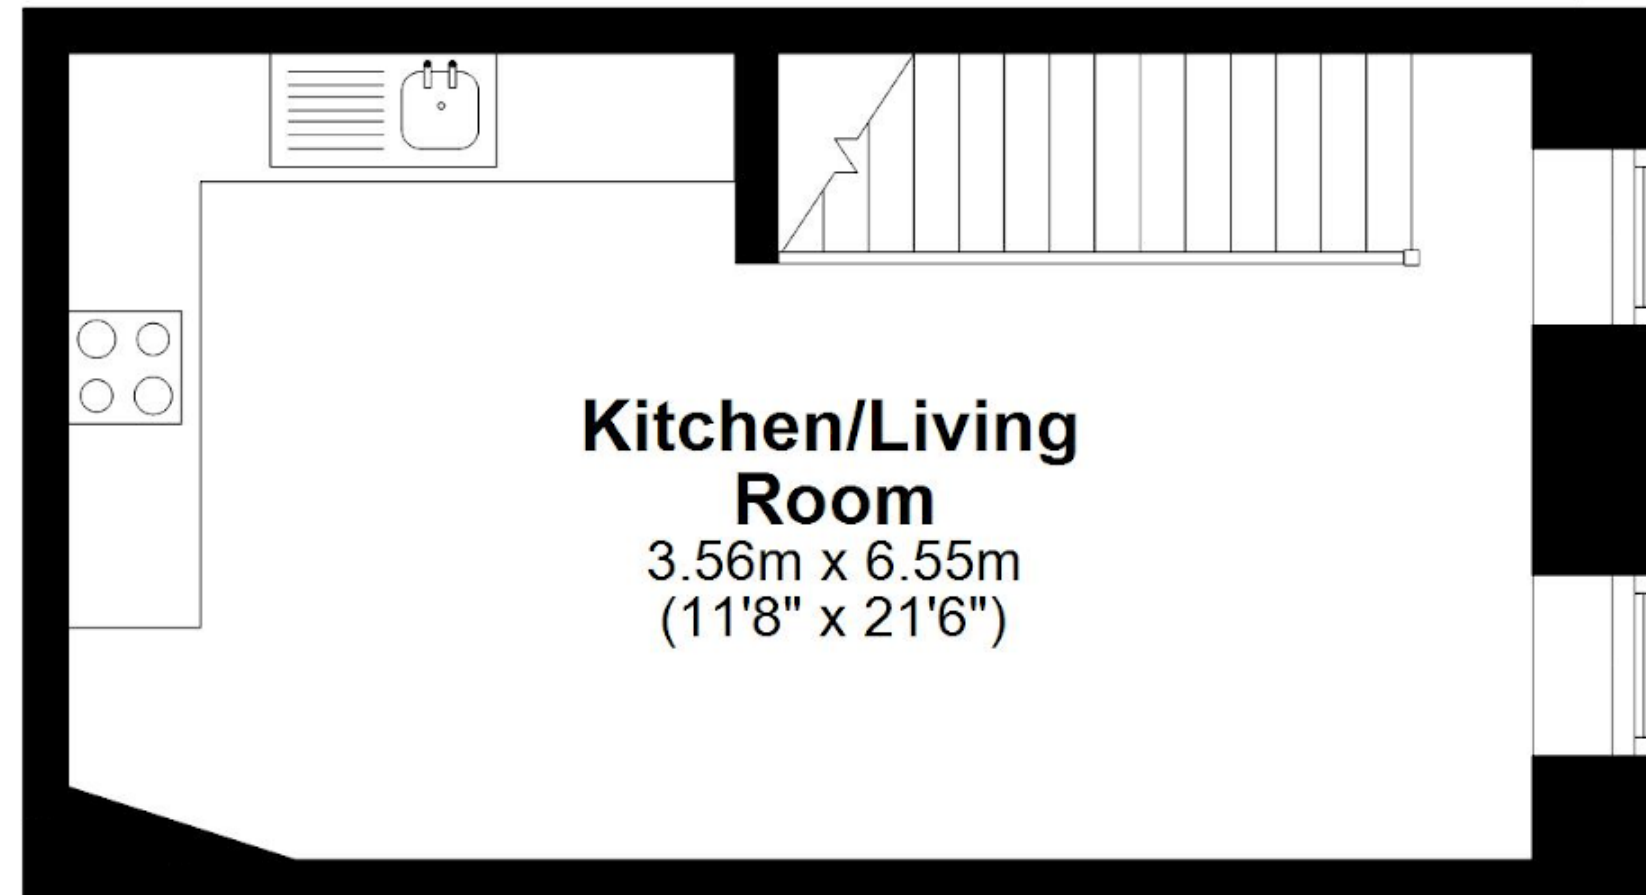

## Ground Floor

Approx. 41.3 sq. metres (444.1 sq. feet)

## First Floor

Approx. 23.4 sq. metres (252.3 sq. feet)

Total area: approx. 64.7 sq. metres (696.4 sq. feet)

Whilst every attempt has been made to ensure the accuracy of the floor plans contained here, measurements of doors, windows and rooms are approximate and no responsibility is taken by Reside Bath Limited for any error, omission or mis-statement. These plans are for representation purposes only as defined by RICS Code of Measuring Practice and should be used as such by any prospective Tenant. © Copyright Reside Bath Limited 2022. Any copying, reproduction or unauthorised use of this floor plan is strictly prohibited.